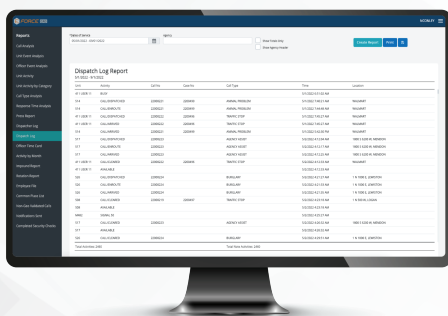

WHY CHOOSE EFORCE?

Proven Excellence

Trusted by agencies both large and small, EFORCE® Software has a track record of delivering exceptional dispatch management solutions.

Scalable Solutions

Our CAD system is scalable to accommodate the evolving needs of your agency. Grow seamlessly without compromising efficiency.

Dedicated Support

Experience unmatched customer support and ongoing training to ensure that your agency maximizes the potential of EFORCE® CAD.

Unlock the full potential of your dispatch operations with EFORCE® Software – the ultimate choice for your agency.