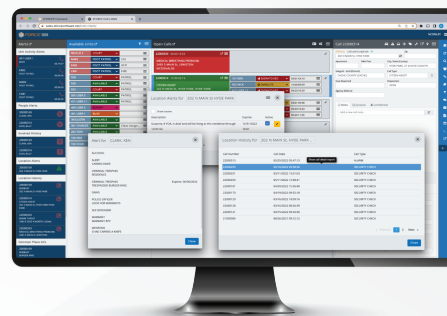

WHY CHOOSE EFORCE?

Proven Excellence

Trusted by agencies both large and small, EFORCE® Software has a track record of delivering exceptional dispatch management solutions.

Scalable Solutions

Our CAD system is scalable to accommodate the evolving needs of your agency. Grow seamlessly without compromising efficiency.

Dedicated Support

Experience unmatched customer support and ongoing training to ensure that your agency maximizes the potential of EFORCE® CAD.

Unlock the full potential of your dispatch operations with EFORCE® Software – the ultimate choice for your agency.